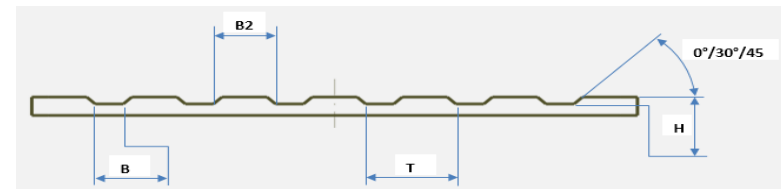

Feed plate for Anyfeed SX340 / Bumps, (in the back grooves)

<u>Character</u>	<u>Description</u>	<u>Item No.</u>	<u>Backlight- conformable</u>	<u>ESD</u>
	<u>POM-C, white</u>			
fine	Feed plate SX340, POM, white, bumps, fine	007-002-062	x	
medium	Feed plate SX340, POM, white, bumps, medium	007-002-065	x	
coarse	Feed plate SX340, POM, white, bumps, coarse	007-002-069	x	
	<u>POM-C, black</u>			
fine	Feed plate SX340, POM, black, bumps, fine	007-002-354		
medium	Feed plate SX340, POM, black, bumps, medium	007-002-355		
coarse	Feed plate SX340, POM, black, bumps, coarse	007-002-356		
	<u>PVC, gray</u>			
fine	Feed plate SX340, PVC, gray, bumps, fine	007-002-357		
medium	Feed plate SX340, PVC, gray, bumps, medium	007-002-358		
coarse	Feed plate SX340, PVC, gray, bumps, coarse	007-002-359		
	<u>ESD, beige</u>			
fine	Feed plate SX340, ESD, beige, bumps, fine	007-002-369	x	x
medium	Feed plate SX340, ESD, beige, bumps, medium	007-002-370	x	x
coarse	Feed plate SX340, ESD, beige, bumps, coarse	007-002-371	x	x
	<u>ELS, black (ESD)</u>			
fine	Feed plate SX340, ELS, black, bumps, fine	007-002-372		x
medium	Feed plate SX340, ELS, black, bumps, medium	007-002-373		x
coarse	Feed plate SX340, ELS, black, bumps, coarse	007-002-374		x

Dimensions

	B2	B	H	T	
	Bumps	Width	Depth	Pitch	Slope
Fine	3	3.5	0.8	6.5	45
Medium	4	5.5	1	9.5	45
Coarse	4.5	8	1.1	12.5	45