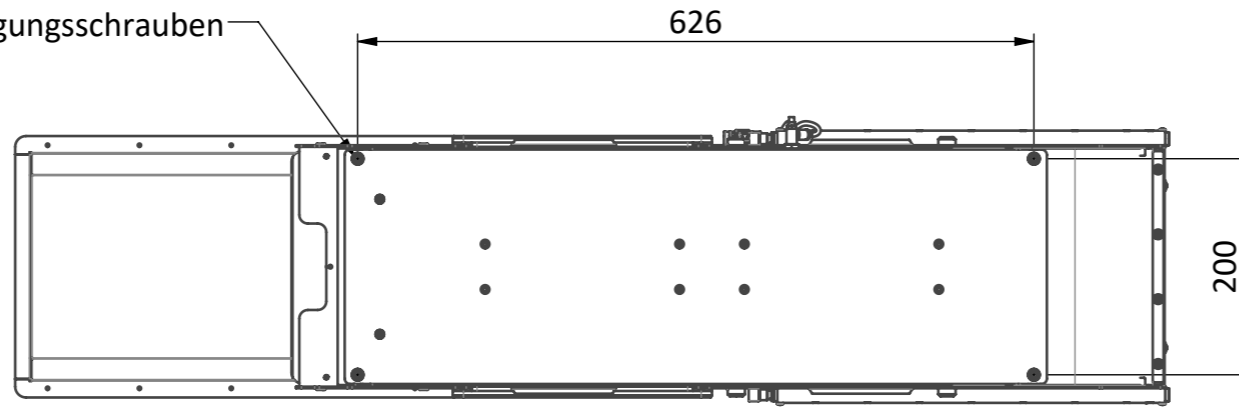

4x M6 Befestigungsschrauben

**flexfactory**  
reinvent feeding

Copyright Flexfactory. All rights reserved. By taking possession of the drawing, the recipient recognizes and honors these rights. Neither the whole nor any part of this drawing may be used in any way for construction, fabrication, marketing or any other purpose nor copied in any way nor made accessible to third parties without the previous written consent of Flexfactory.

TITLE:

Massbild anyfeed SXM200 6l

Subject to change without prior notice.

Latest Update:

10.04.2018

- \* Maximale Auslenkung bei Bewegung
- Ruhestellung
- - - - - Bewegungslinie Förderplattform
- - - - - Bewegungslinie Bunker
- - - - - Ausbaulänge Förderfläche