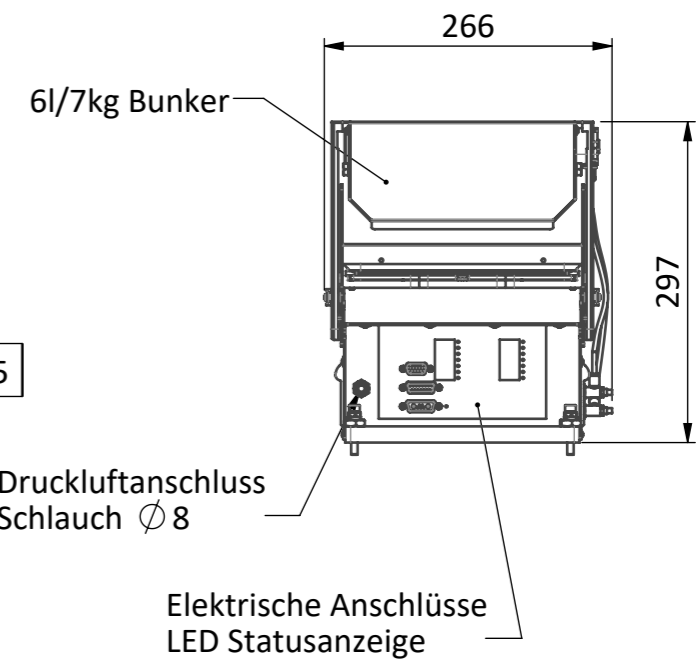

4x M6 Befestigungsschrauben

**flexfactory**  
reinvent feeding

Copyright Flexfactory. All rights reserved. By taking possession of the drawing, the recipient recognizes and honors these rights. Neither the whole nor any part of this drawing may be used in any way for construction, fabrication, marketing or any other purpose nor copied in any way nor made accessible to third parties without the previous written consent of Flexfactory.

TITLE:

Massbild anyfeed SXM200 6l

Subject to change without prior notice.

Latest Update:

10.04.2018

- \* Maximale Auslenkung bei Bewegung
- Ruhestellung
- - - - - Bewegungslinie Förderplattform
- - - - - Bewegungslinie Bunker
- - - - - Ausbaulänge Förderfläche