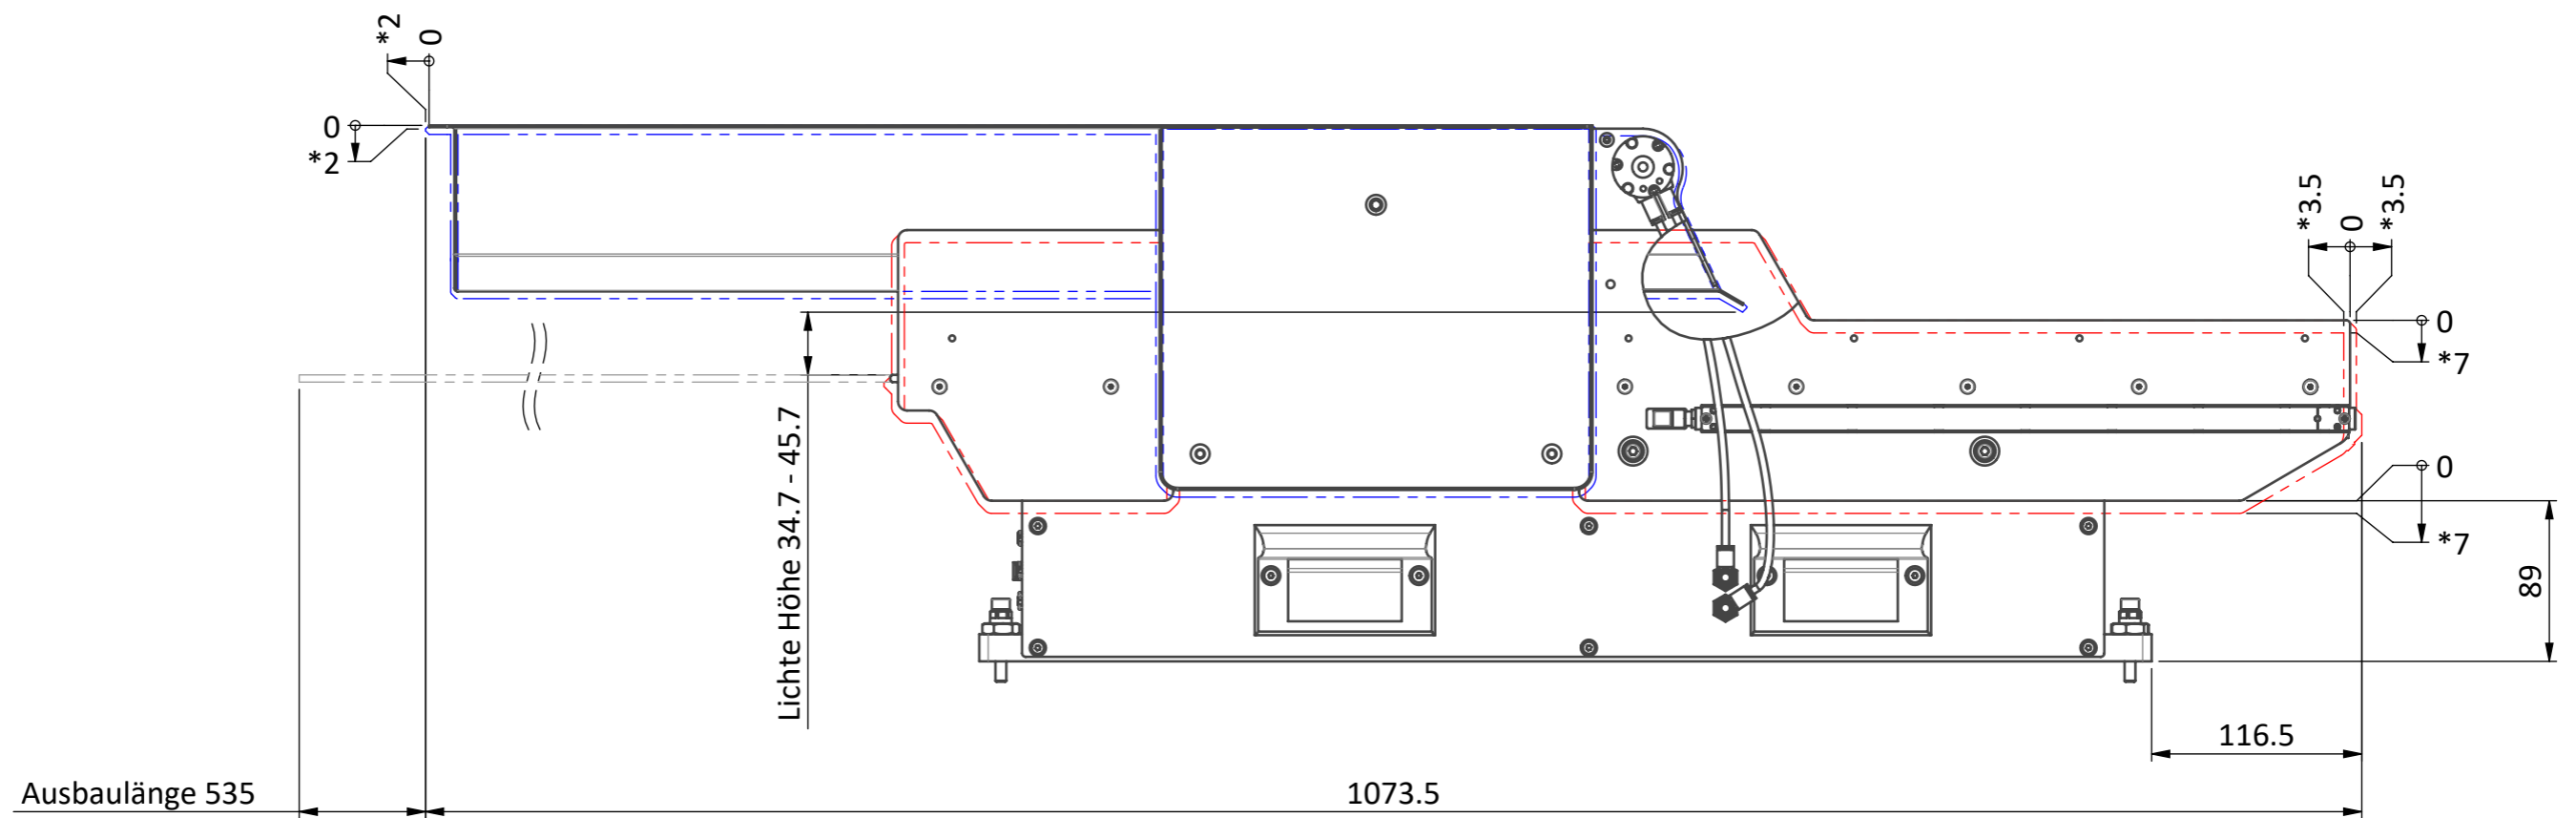

4x M6 Befestigungsschrauben

**flexfactory**  
reinvent feeding

Copyright Flexfactory. All rights reserved. By taking possession of the drawing, the recipient recognizes and honors these rights. Neither the whole nor any part of this drawing may be used in any way for construction, fabrication, marketing or any other purpose nor copied in any way nor made accessible to third parties without the previous written consent of Flexfactory.

TITLE:

Massbild anyfeed SXM200 6l

Subject to change without prior notice.

Latest Update:

10.04.2018

- \* Maximale Auslenkung bei Bewegung
- Ruhestellung
- - - - - Bewegungslinie Förderplattform
- - - - - Bewegungslinie Bunker
- - - - - Ausbaulänge Förderfläche