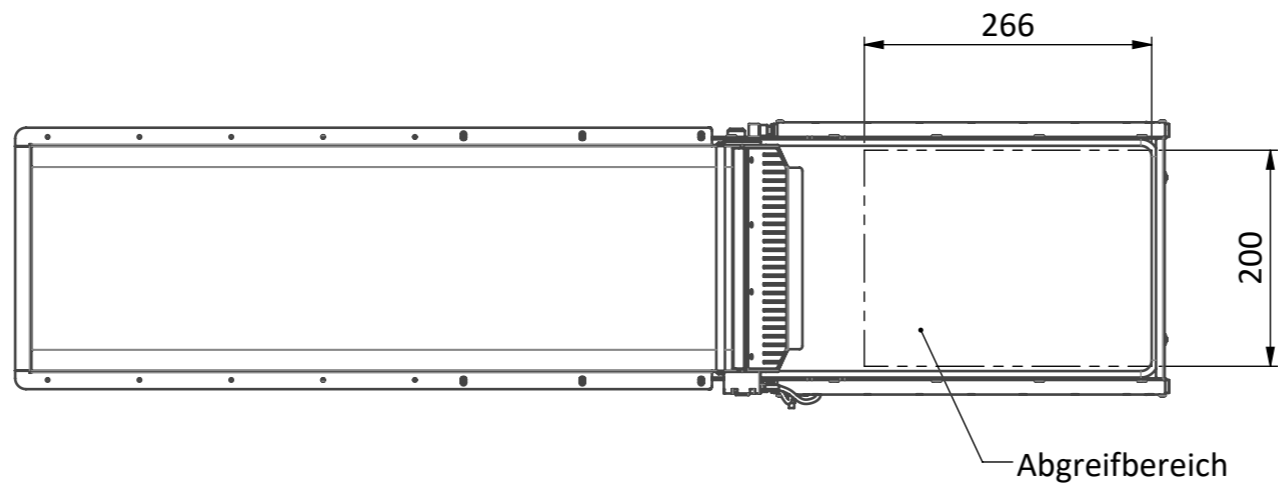

4x M6 Befestigungsschrauben

**flexfactory**  
reinvent feeding

Copyright Flexfactory. All rights reserved. By taking possession of the drawing, the recipient recognizes and honors these rights. Neither the whole nor any part of this drawing may be used in any way for construction, fabrication, marketing or any other purpose nor copied in any way nor made accessible to third parties without the previous written consent of Flexfactory.

TITLE:

Massbild anyfeed SXM200 6l

Subject to change without prior notice.

Latest Update:

10.04.2018

- \* Maximale Auslenkung bei Bewegung
- Ruhestellung
- - - - - Bewegungslinie Förderplattform
- - - - - Bewegungslinie Bunker
- - - - - Ausbaulänge Förderfläche