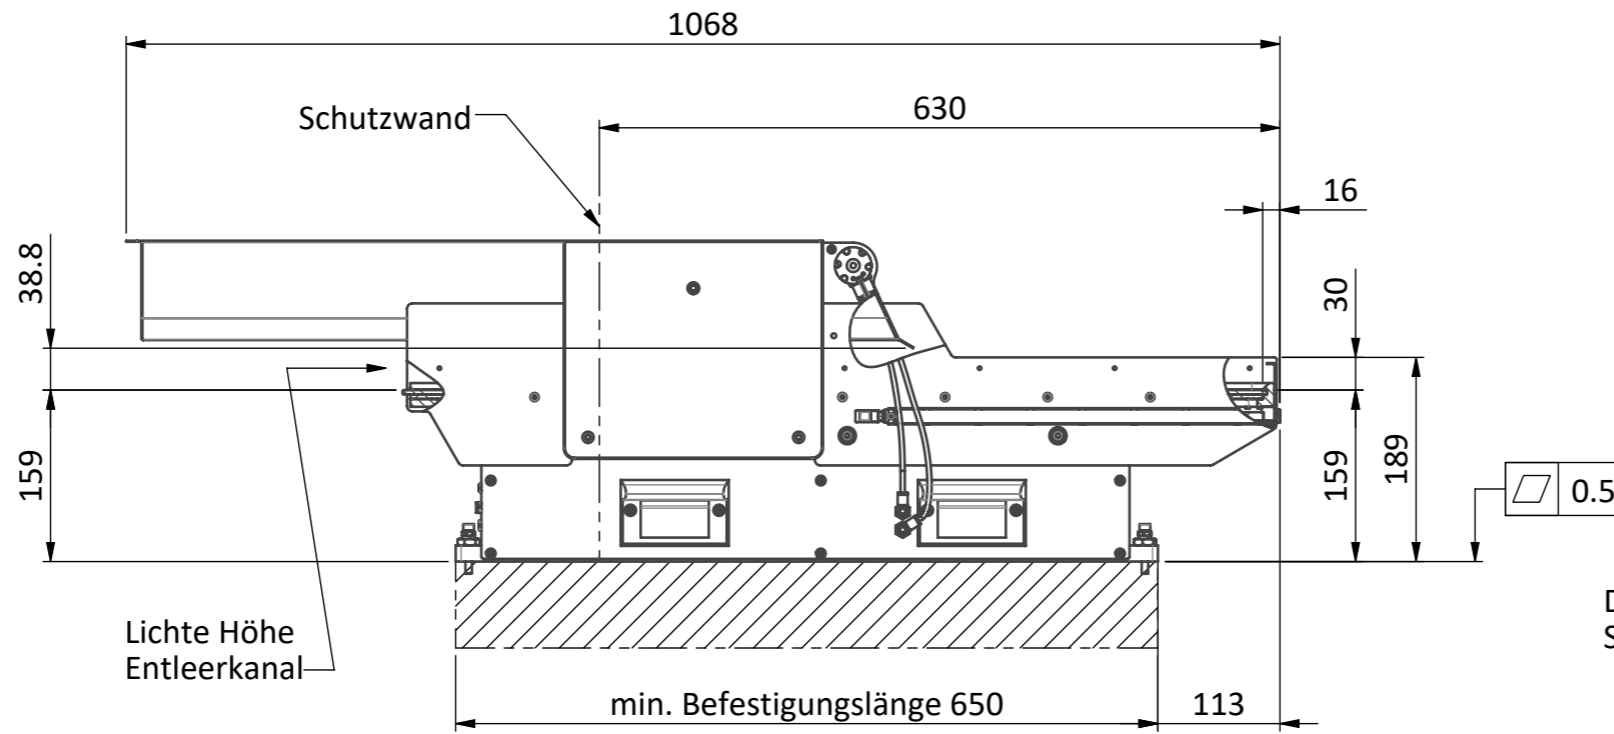

4x M6 Befestigungsschrauben

**flexfactory**  
reinvent feeding

Copyright Flexfactory. All rights reserved. By taking possession of the drawing, the recipient recognizes and honors these rights. Neither the whole nor any part of this drawing may be used in any way for construction, fabrication, marketing or any other purpose nor copied in any way nor made accessible to third parties without the previous written consent of Flexfactory.

TITLE:

Massbild anyfeed SXM200 6l

Subject to change without prior notice.

Latest Update:

10.04.2018

- \* Maximale Auslenkung bei Bewegung
- Ruhestellung
- - - - - Bewegungslinie Förderplattform
- - - - - Bewegungslinie Bunker
- - - - - Ausbaulänge Förderfläche