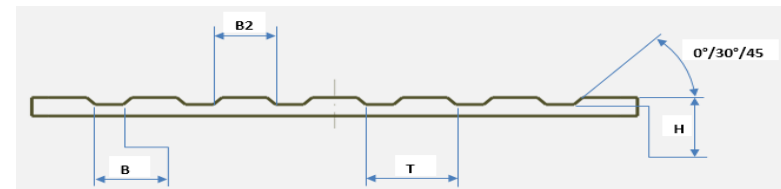

Dimensions

	B2	B	H	T	
	Bumps	Width	Depth	Pitch	Slope
Fine	2	2	0.5	4	45
Medium	2.5	4	0.7	6.5	45
Coarse	3	6	0.9	9	45

Feed plate for Anyfeed SXM200 / grooves

<u>Character</u>	<u>Description</u>	<u>Item No.</u>	<u>Supports Backlight</u>	<u>ESD</u>
	<u>POM-C, white</u>			
fine	Feed plate SXM200, POM, white, grooves, fine	007-002-318	x	
medium	Feed plate SXM200, POM, white, grooves, medium	007-002-319	x	
coarse	Feed plate SXM200, POM, white, grooves, coarse	007-002-320	x	
	<u>POM-C, black</u>			
fine	Feed plate SXM200, POM, black, grooves, fine	007-002-321		
medium	Feed plate SXM200, POM, black, grooves, medium	007-002-322		
coarse	Feed plate SXM200, POM, black, grooves, coarse	007-002-323		
	<u>PVC, gray</u>			
fine	Feed plate SXM200, PVC, gray, grooves, fine	007-002-324		
medium	Feed plate SXM200, PVC, gray, grooves, medium	007-002-325		
coarse	Feed plate SXM200, PVC, gray, grooves, coarse	007-002-326		
	<u>ESD, beige</u>			
fine	Feed plate SXM200, ESD, beige, grooves, fine	007-002-327	x	x
medium	Feed plate SXM200, ESD, beige, grooves, medium	007-002-328	x	x
coarse	Feed plate SXM200, ESD, beige, grooves, coarse	007-002-329	x	x
	<u>ELS, black (ESD)</u>			
fine	Feed plate SXM200, ELS, black, grooves, fine	007-002-330		x
medium	Feed plate SXM200, ELS, black, grooves, medium	007-002-331		x
coarse	Feed plate SXM200, ELS, black, grooves, coarse	007-002-332		x