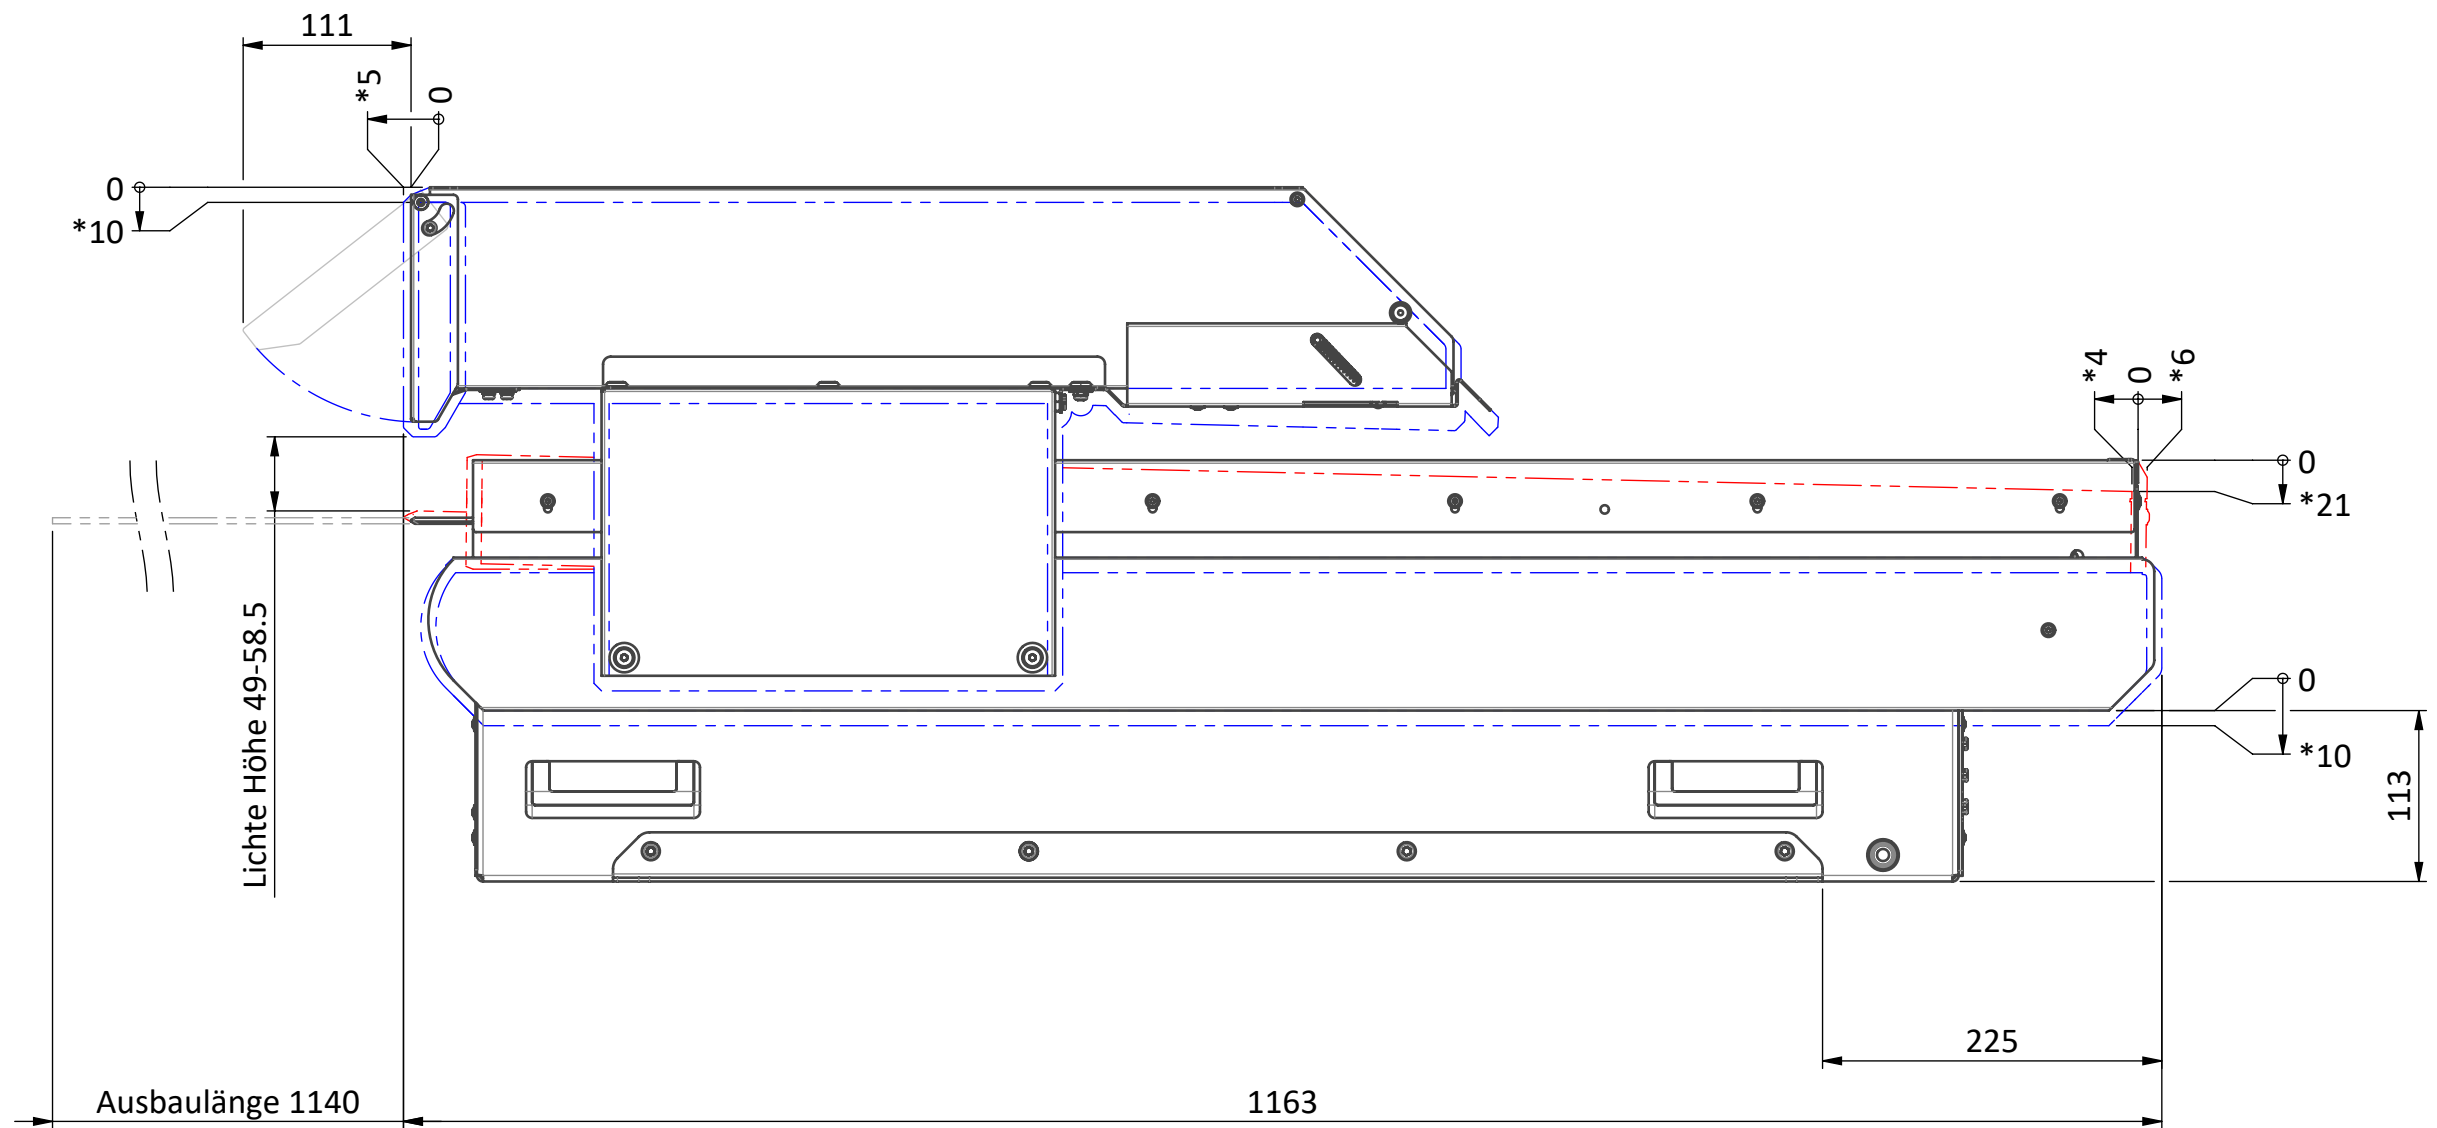

	Copyright Flexfactory. All rights reserved. By taking possession of the drawing, the recipient recognizes and honors these rights. Neither the whole nor any part of this drawing may be used in any way for construction, fabrication, marketing or any other purpose nor copied in any way nor made accessible to third parties without the previous written consent of Flexfactory.	
	TITLE: Massbild anyfeed SX240	Subject to change without prior notice. Latest Update: 09.04.2018

- * Maximale Auslenkung bei Bewegung
- Ruhstellung
- - - - - Bewegungslinie Förderplattform
- - - - - Bewegungslinie Bunker
- - - - - Ausbaulänge Förderfläche

	Copyright Flexfactory. All rights reserved. By taking possession of the drawing, the recipient recognizes and honors these rights. Neither the whole nor any part of this drawing may be used in any way for construction, fabrication, marketing or any other purpose nor copied in any way nor made accessible to third parties without the previous written consent of Flexfactory.	
	TITLE: Massbild anyfeed SX240	Subject to change without prior notice. Latest Update: 09.04.2018