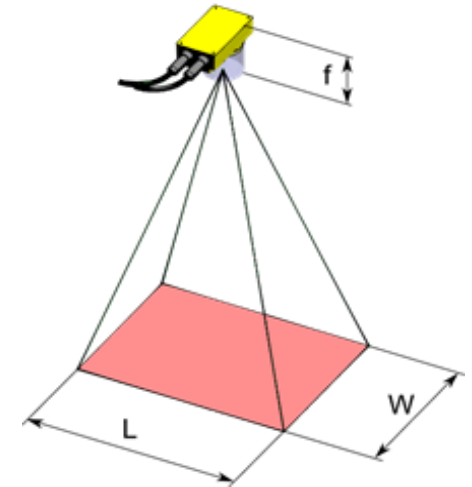

Montagedistanzen - Cognex InSight (5000 Serie)

Camera Model **In-Sight 5705**

Resolution [Pixel] 2048 2448

anyfeed Model	W [mm]	L [mm]	Lens f	A [mm]	B [mm]	C [mm]
sxm50	50	60	50mm	600	738	138
			75mm	1200	1338	
sxm100	100	120	35mm	670	841	171
			50mm	920	1091	
sxm140	150	179	35mm	915	1075	160
			50mm	1270	1430	
sxm200	200	239	25mm	840	1000	160
			35mm	1140	1300	
SX240	240	287	25mm	1020	1261	241
			35mm	1390	1631	
SX340	340	406	16mm	930	1185	255
			25mm	1400	1655	

Camera Model **In-Sight 5603**

Resolution [Pixel] 1200 1600

anyfeed Model	W [mm]	L [mm]	Lens f	A [mm]	B [mm]	C [mm]
sxm50	50	67	50mm	655	793	138
			75mm	1200	1338	
sxm100	100	133	35mm	830	1001	171
			50mm	1120	1291	
sxm140	150	200	25mm	840	1000	160
			35mm	1140	1300	
sxm200	200	267	25mm	1080	1240	160
			35mm	1470	1630	
SX240	240	320	16mm	860	1101	241
			25mm	1280	1521	
SX340	340	453	16mm	1160	1415	255
			25mm	1750	2005	