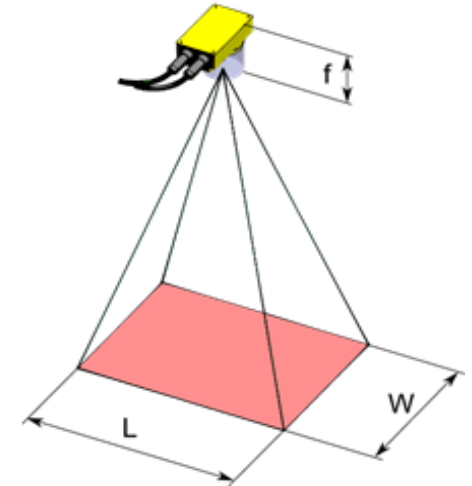

Montagedistanzen - Cognex InSight (7000 Serie)

Camera Model **In-Sight 7402**

Resolution [Pixel] 1024 1280

anyfeed Model	W [mm]	L [mm]	Lens f	A [mm]	B [mm]	C [mm]
sxm50	50	62.5	50mm	630	768	138
			75mm	1200	1338	
sxm100	100	125	35mm	790	961	171
			50mm	1090	1261	
sxm140	150	188	25mm	805	965	160
			35mm	1100	1260	
sxm200	200	250	25mm	1040	1200	160
			35mm	1430	1590	
SX240	240	300	16mm	830	1071	241
			25mm	1240	1481	
SX340	340	425	16mm	1125	1380	255
			25mm	1700	1955	

Camera Model **In-Sight 7200**

Resolution [Pixel] 600 800

anyfeed Model	W [mm]	L [mm]	Lens f	A [mm]	B [mm]	C [mm]
sxm50	50	66.7	35mm	695	833	138
			50mm	950	1088	
sxm100	100	133.3	25mm	918	1089	171
			35mm	1245	1416	
sxm140	150	200.0	16mm	865	1025	160
			25mm	1310	1470	
sxm200	200	266.7	12.5mm	900	1060	160
			16mm	1130	1290	
SX240	240	320	12.5mm	1060	1301	241
			16mm	1330	1571	
SX340	340	453.3	12.5mm	1450	1705	255
			16mm	1830	2085	